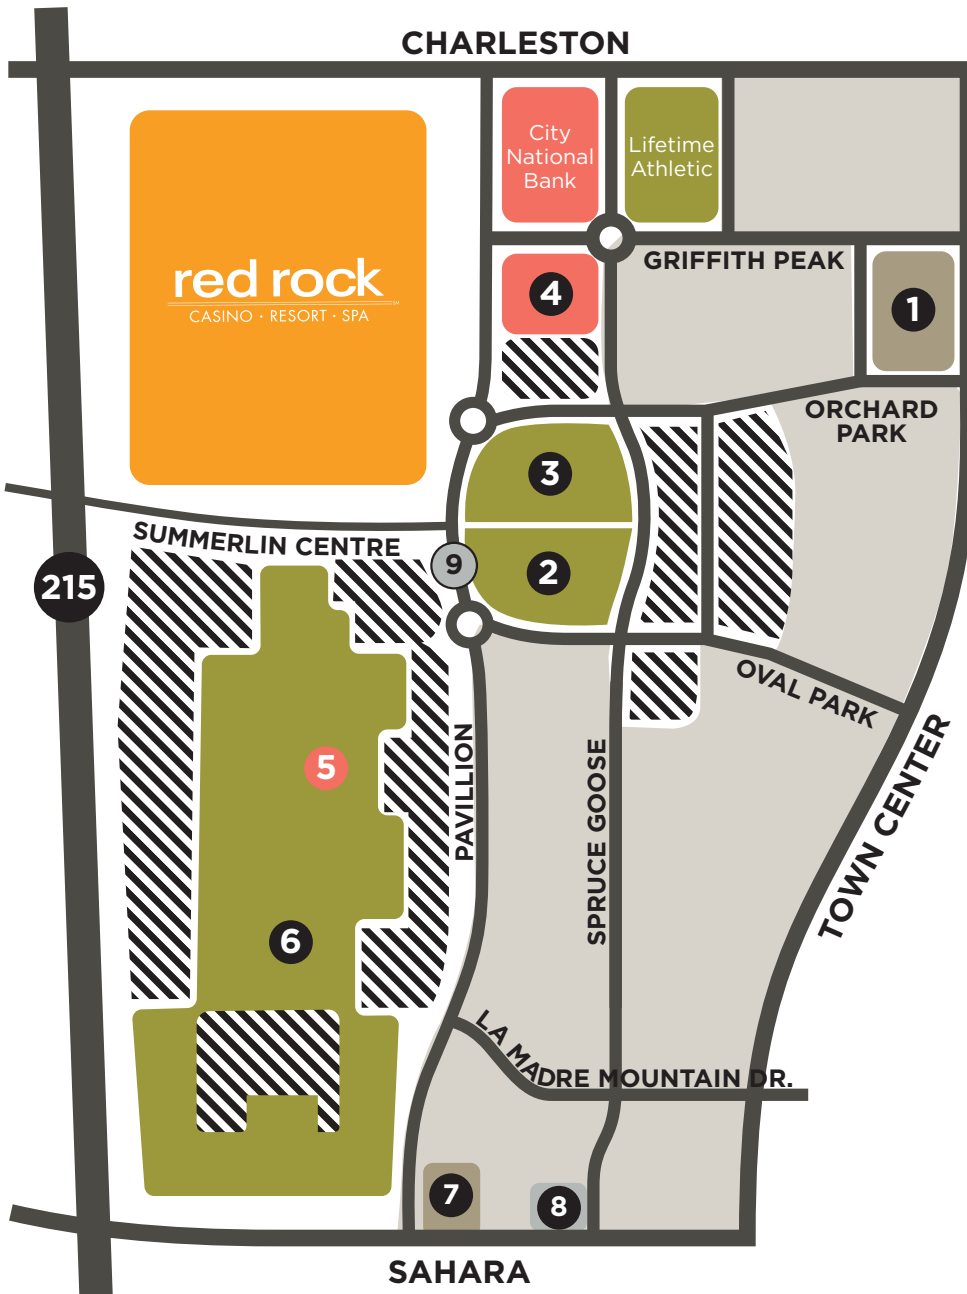

DOWNTOWN SUMMERLIN®

- ① CONSTELLATION
Luxury Apartments
- ②  Las Vegas Aviators®
Home Field
- ③ City National Arena
Vegas Golden Knights
NHL Practice Facility
- ④  TWO
SUMMERLIN
10845 Griffith Peak
Now Leasing
- ⑤  ONE
SUMMERLIN
1980 Festival Plaza
Fully Leased
- ⑥ Fashion and Dining
- ⑦  Tanager
Luxury Apartments
- ⑧ Clark County
Fire Station 28
- ⑨ RTC Transit Station

● Office
 ● Resort
 ● Residential
 ● Entertainment
 ● Public Service
  Parking
● Future Development